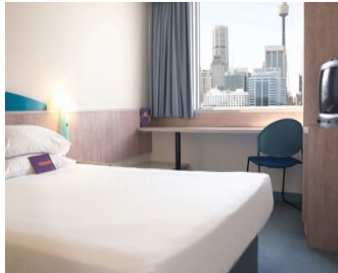

Star Rating:
**Distance to the
Sydney Convention
& Exhibition Centre**

3½ Stars
4 minute walk

Check-in Time: 1400 hours
Check-out Time: 1100 hours

(Harbour View Room)

Pyrmont View & Harbour View Room

Single Room: Queen Bed
Double Room: Queen Bed
Twin Room: 2 Single Beds
Additional Person: All rooms can
Accommodate a maximum of 2 people

Room Facilities

- 24 Hour Front Desk
- Broadband Internet Access
- Non Smoking Rooms
- Tea & Coffee Making Facilities
- Fridge
- Shaving Adaptor
- Shower
- Voicemail
- 24 Hour Security
- In-house Movies
- Dry Cleaning Service
- Air Conditioning
- En-suite Bathroom
- Iron & Ironing Board
- Hair Dryer
- Iron & Ironing Board
- Television
- Key Card System